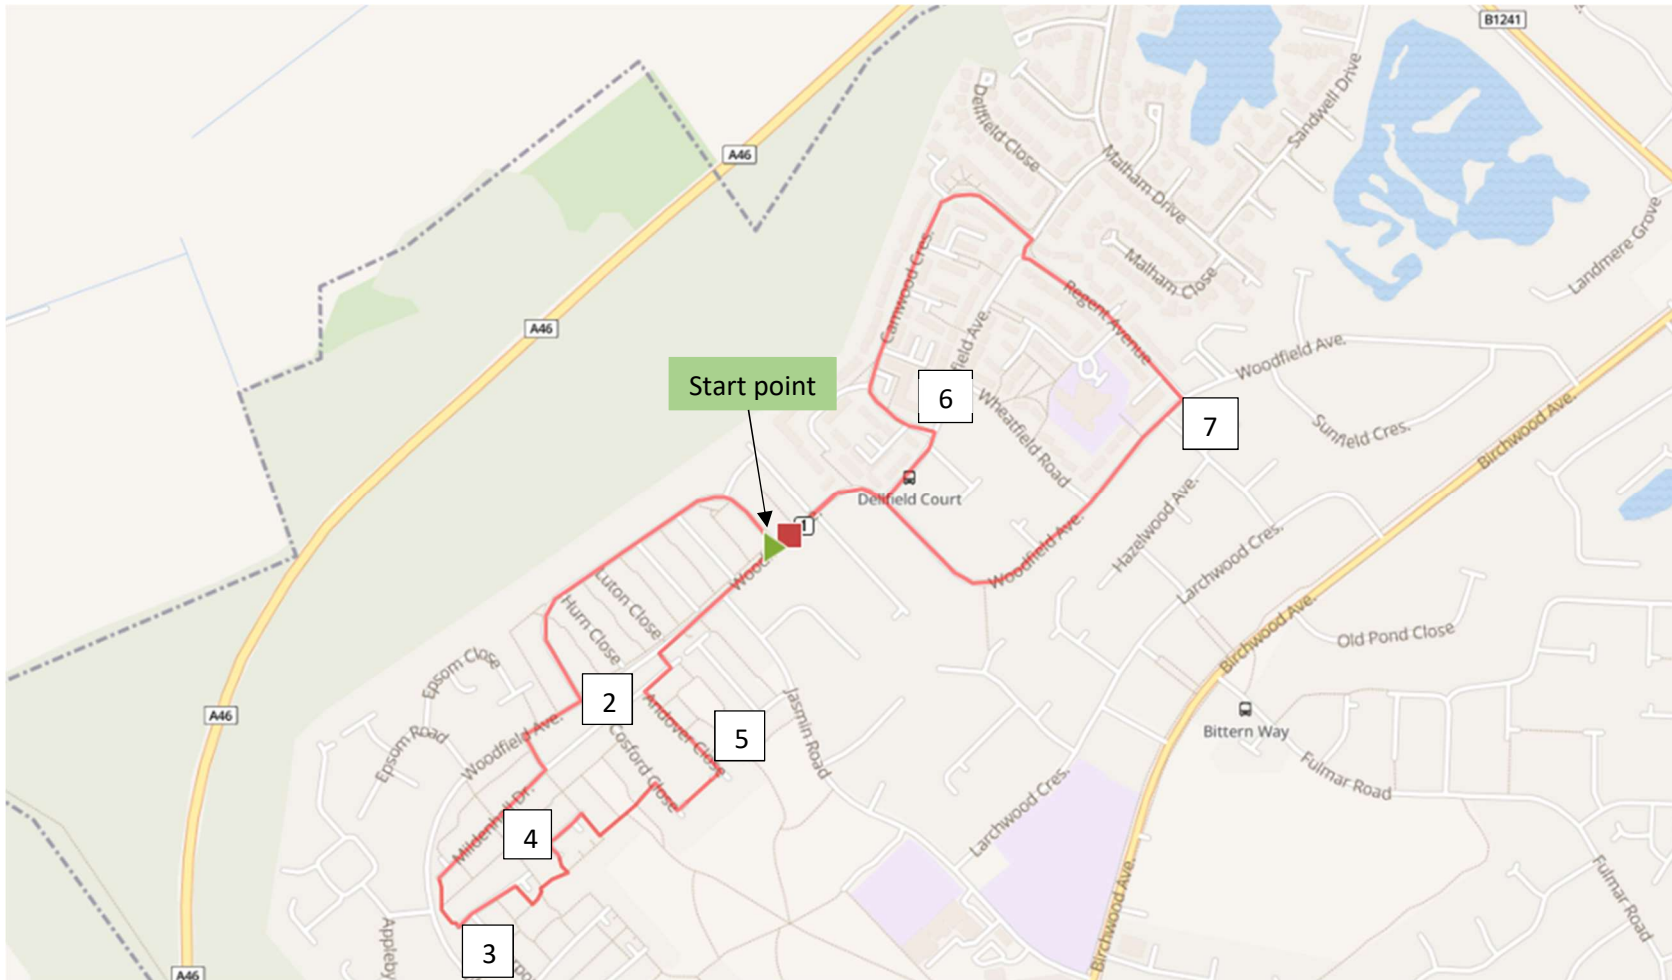

Birchwood Estate Inspection: Route Information

The Birchwood estate inspection will start at Staverton Crescent. The route will be around 1.9 miles in length. The following streets/areas will be inspected:

- Mildenhall Drive
- Henlow Drive
- Halton Close
- Andover Close
- Camwood Crescent
- Woodfield Avenue

Please see the map on the next page for the route.

- Key:
1. Start point – Staverton Crescent
 2. Mildenhall Drive
 3. Henlow Close
 4. Halton Close
 5. Andover Close
 6. Camwood Crescent
 7. Woodfield Avenue